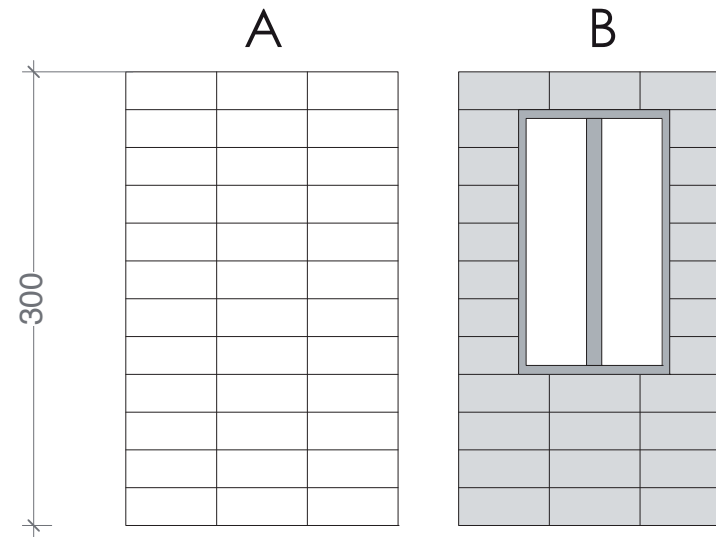

CHÉRI

WALL A
EB41167 Rosa 25x60 / 9^{7/8}"x23^{5/8}"

WALL B
EB41168 Viola 25x60 / 9^{7/8}"x23^{5/8}"

FLOOR
ES41216 Rosa 32,8x32,8 / 12^{7/8}"x12^{7/8}"

WALL C
EB41168 Viola 25x60 / 9^{7/8}"x23^{5/8}"
EB41262 Rosa - Mosaico Passion 25x60 / 9^{7/8}"x23^{5/8}"

WALL D
EB41262 Rosa - Mosaico Passion 25x60 / 9^{7/8}"x23^{5/8}"
EB41239 Rosa - Singola 25x60 / 9^{7/8}"x23^{5/8}"