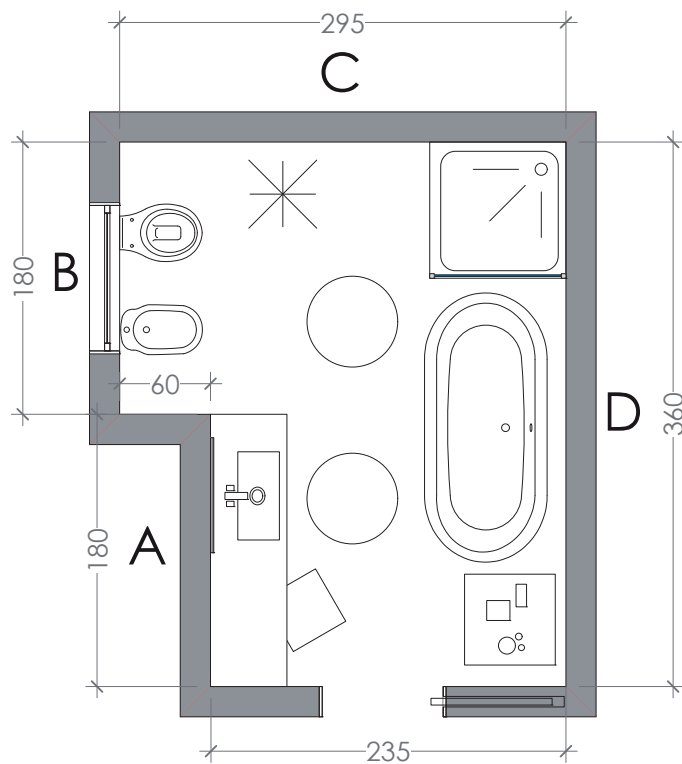

CHÉRI

WALL A
EB41167 Rosa 25x60 / 9^{7/8}"x23^{5/8}"

WALL B
EB41168 Viola 25x60 / 9^{7/8}"x23^{5/8}"

FLOOR
ES41216 Rosa 32,8x32,8 / 12^{7/8}"x12^{7/8}"

WALL C
EB41168 Viola 25x60 / 9^{7/8}"x23^{5/8}"
EB41262 Rosa - Mosaico Passion 25x60 / 9^{7/8}"x23^{5/8}"

WALL D
EB41262 Rosa - Mosaico Passion 25x60 / 9^{7/8}"x23^{5/8}"
EB41239 Rosa - Singola 25x60 / 9^{7/8}"x23^{5/8}"